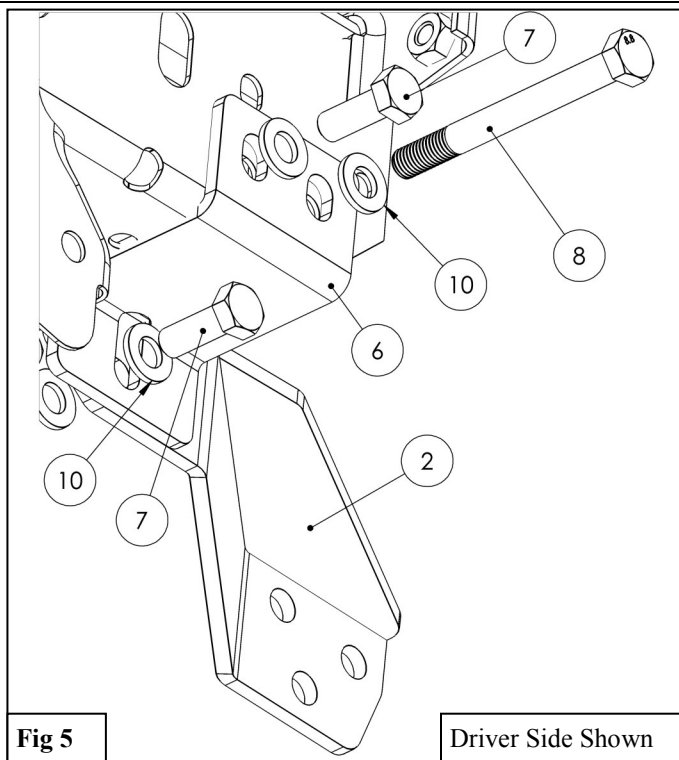

6. Install the Lower Mounting Bracket (2-3) and Lower Support Strap (6) to the frame using the supplied M12 Hardware. See **Figures 5 & 6.**