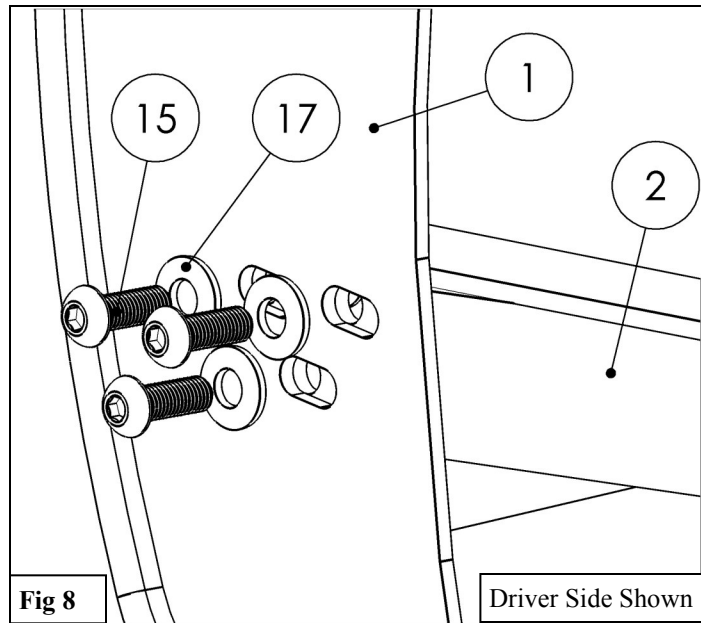

7. Repeat Steps 4-6 for the opposite sides.
  8. Use the supplied M10 and M12 Hardware (12-17) to secure the Grille Guard to the Mounting Brackets/Straps. See **Figures 7, 8, & 9.**