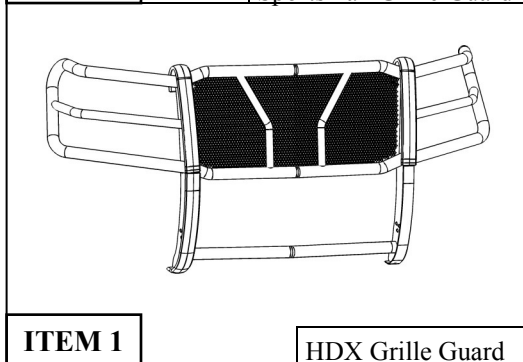

INSTALLATION INSTRUCTIONS

HDX & SPORTSMAN GRILLE GUARDS

APPLICATION:

2019 Chevrolet Silverado 1500 (Excl. 2019 Silverado LD)

PART NUMBER:

57-3950, 57-3955, 45-3950, 40-3955

ITEM	QUANTITY	DESCRIPTION	TOOLS NEEDED
1	1	GRILLE GUARD	10MM SOCKET
2,3	2	LOWER MOUNTING BRACKET, DRIVER (2) AND PASSENGER (3)	16MM SOCKET
4,5	2	UPPER STRAP BRACKET, DRIVER (4) AND PASSENGER (5)	16MM WRENCH
6	2	LOWER SUPPORT STRAP	18MM SOCKET
7	4	SHORT M12 HEX HEAD CAP SCREW	18MM WRENCH
8	2	LONG M12 HEX HEAD CAP SCREW	FLAT HEAD SCREWDRIVER
9	6	M12 SPLIT LOCK WASHER	
10	12	M12 FLAT WASHER	HAMMER
11	6	M12 HEX NUT	UTILITY KNIFE
12	2	M10 BUTTON HEAD BOLT *	RATCHET
13	2	M10 BELLEVILLE WASHER *	TORQUE WRENCH
14	2	M10 SERRATED FLANGE NUT *	PRYBAR
15	6	M12 BUTTON HEAD BOLT *	13MM SOCKET
16	6	M12 SERRATED FLANGE NUT *	
17	6	M12 BELLEVILLE WASHER *	

ANTI-SEIZE LUBRICANT MUST BE USED ON ALL STAINLESS STEEL FASTENERS TO PREVENT THREAD DAMAGE AND GALLING

*STAINLESS FOR 57-3950 & 45-3950; BLACK ZINC FOR 57-3955 & 40-3955

DRIVER SIDE ITEMS SHOWN;
PASSENGER SIDE OPPOSITE