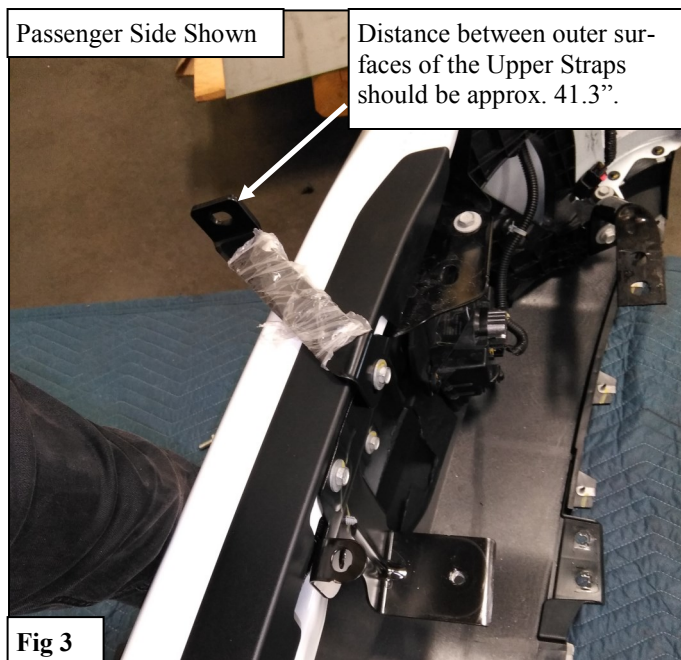

## PROCEDURE

1. Remove contents from box, verify if all parts listed are present and free from damage. Carefully read and understand all instructions before attempting installation.  
**Failure to identify damage before installation could lead to a rejection of any claim.**
2. Begin by removing the plastic trim fasteners holding the grille in place. Also dethatch the clips of the wings of the grille. See **Figures 1 & 2**.
3. Remove the grille by pulling firmly and carefully at the bottom of the grille.

4. Use the OEM hardware to secure the Upper Strap Bracket (4-5) to the bumper. *Note: Bumper shown off vehicle for viewing purposes.* See **Figure 3**
5. Trim the factory trim area to fit the Lower Mounting Bracket (2-3). See **Figure 4**.