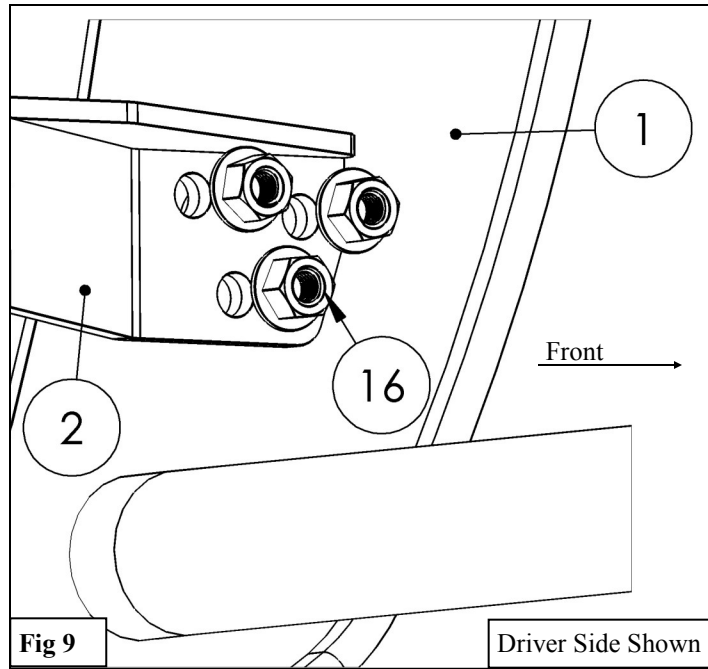

4. Use the OEM hardware to secure the Upper Strap Bracket (4-5) to the bumper. *Note: Bumper shown off vehicle for viewing purposes.* See **Figure 3**
5. Trim the factory trim area to fit the Lower Mounting Bracket (2-3). See **Figure 4**.

6. Install the Lower Mounting Bracket (2-3) and Lower Support Strap (6) to the frame using the supplied M12 Hardware. See **Figures 5 & 6.**

7. Repeat Steps 4-6 for the opposite sides.  
 8. Use the supplied M10 and M12 Hardware (12-17) to secure the Grille Guard to the Mounting Brackets/Straps. See **Figures 7, 8, & 9.**

9. Adjust the Assembly as desired and tighten all hardware: M10 to 32 ft-lbs, M12 to 55 ft-lbs.

INSTALLATION COMPLETE

Westin Automotive Products, Inc.  
320 W. Covina Blvd  
San Dimas, Ca. 91773

Thank you for choosing Westin products  
for additional installation assistance please call  
Customer Service (800) 793-7846  
[www.westinautomotive.com](http://www.westinautomotive.com)