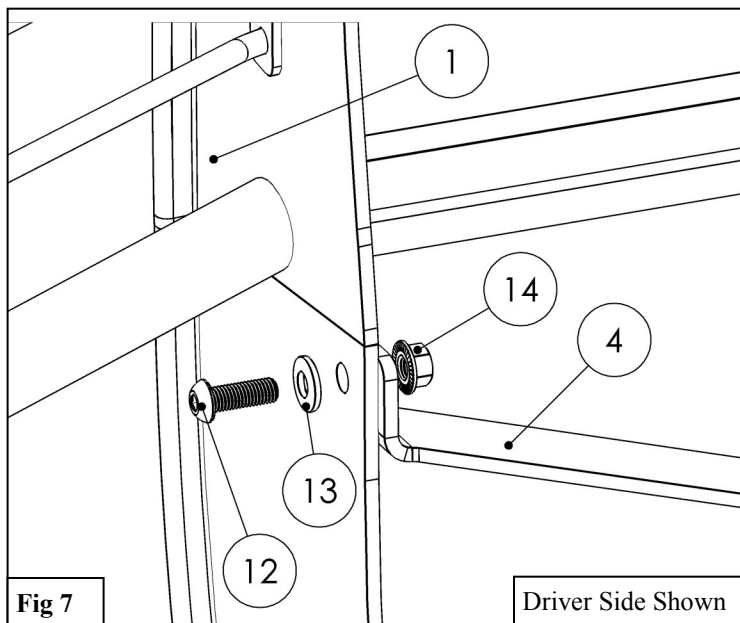

7. Repeat Steps 4-6 for the opposite sides.
  8. Use the supplied M10 and M12 Hardware (12-17) to secure the Grille Guard to the Mounting Brackets/Straps. See **Figures 7, 8, & 9.**