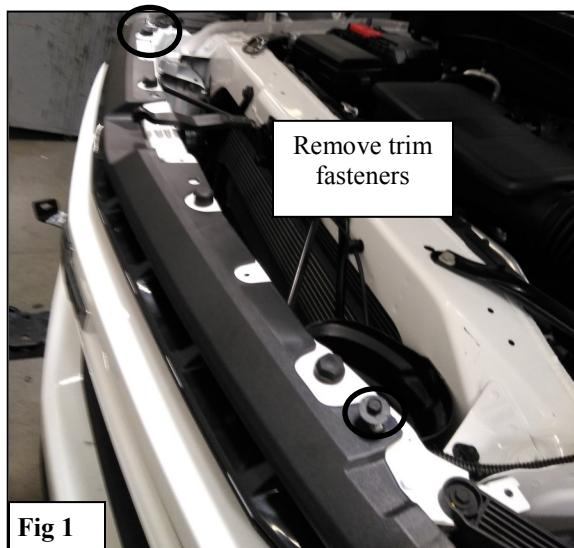

## PROCEDURE

1. Remove contents from box, verify if all parts listed are present and free from damage. Carefully read and understand all instructions before attempting installation.  
**Failure to identify damage before installation could lead to a rejection of any claim.**
2. Begin by removing the plastic trim fasteners holding the grille in place. Also dethatch the clips of the wings of the grille. See **Figures 1 & 2**.
3. Remove the grille by pulling firmly and carefully at the bottom of the grille.

4. Use the OEM hardware to secure the Upper Strap Bracket (4-5) to the bumper. *Note: Bumper shown off vehicle for viewing purposes.* See **Figure 3**
5. Trim the factory trim area to fit the Lower Mounting Bracket (2-3). See **Figure 4**.