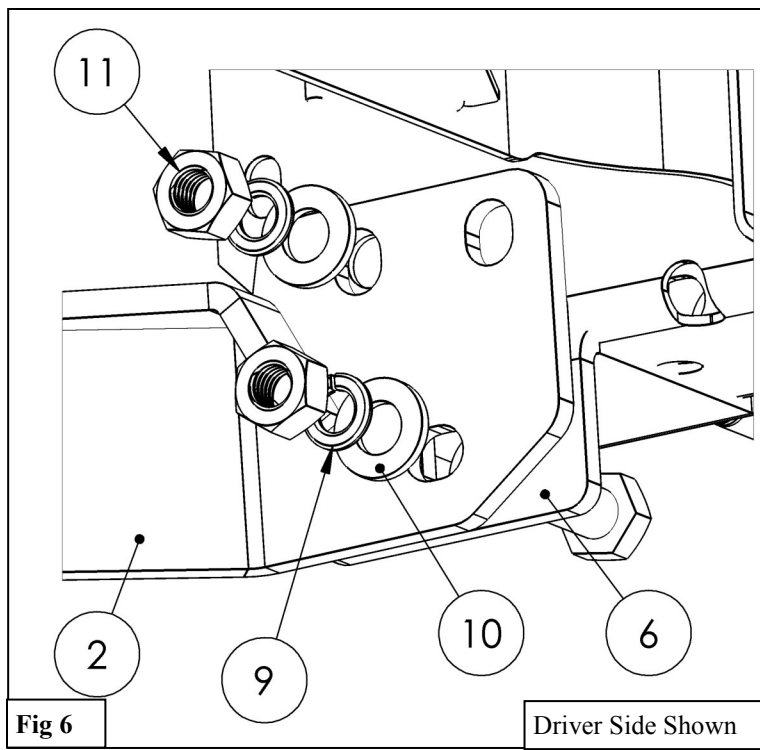

6. Install the Lower Mounting Bracket (2-3) and Lower Support Strap (6) to the frame using the supplied M12 Hardware. See **Figures 5 & 6.**