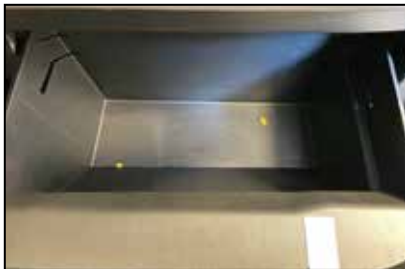

1. Open the glove box. **Fig. 1**
2. Locate and remove the glove box stop strap by pushing the shock up and pulling off the glove box compartment. **Fig. 2 & 3**
3. Push in the sides of the compartment one at a time to release the tabs on each side. This will allow the glove box to drop. **Fig 4**
4. Locate and remove cabin filter housing cover to access cabin air filter. **Fig 5 & 6**
5. Remove dirty cabin air filter. Clean any dirt or debris that might be present. **Fig 7.**
6. Install K&N Cabin Air filter into cabin filter housing. **Fig. 8 & 9**
7. Reverse steps 1-4 to complete the installation. With the cabin filter installed, clean an area on the cabin housing and apply the K&N Stop Decal. The decal will help notify others that this is a re-usable cabin filter.

Fig. 1

Fig. 2

Fig. 3

Fig. 4

Fig. 5

Fig. 6

Fig. 7

Fig. 8