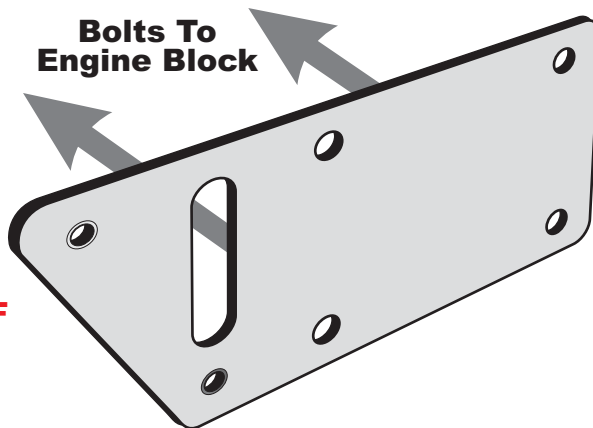

ENGINE PLATE ORIENTATION

Part #4586 & #4598

LS Engine Into Factory SB Chevy Chassis

SETS ENGINE 1-3/4" REARWARD

**FRONT OF
VEHICLE**

12438 Putnam Street Whittier, CA 90602 ■ tel (562) 921-0404 fax (562) 921-7515
website: www.tdperformance.com ■ email: techsupport@hedman.com