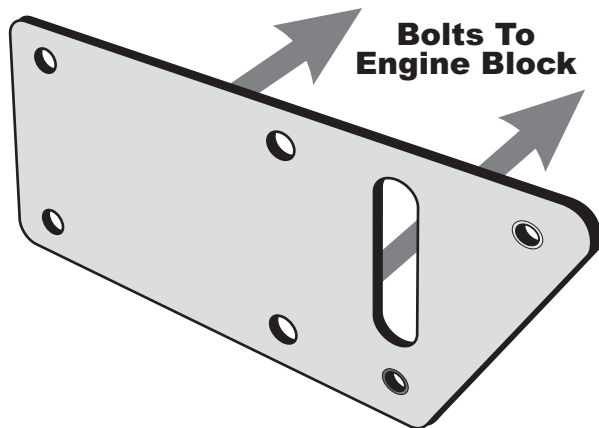

ENGINE PLATE ORIENTATION

Part #4586 & #4598

LS Engine Into Factory SB Chevy Chassis

SETS ENGINE 1-3/4" REARWARD

**FRONT OF
VEHICLE**

12438 Putnam Street Whittier, CA 90602 ■ tel (562) 921-0404 fax (562) 921-7515
website: www.tdperformance.com ■ email: techsupport@hedman.com