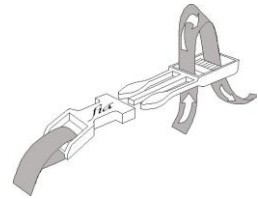

FEATURING  
**SUPER-GRIP®**

**THE SLIP RESISTANT FASTENING SYSTEM**

INSTALLATION INSTRUCTIONS  
FOR  
**Oe3050/ SP8050/ TR4050/TRS4050**

Thank you for purchasing one of our fine quality products. Your seat cover is engineered from high quality materials and designed with precision to give you a long-lasting, well-adjusted fit.

The **Super Grip Buckles** are self-locking. For proper usage, see diagram:

**BACKREST:**

- 1) Move seat to most forward position
- 2) Slip cover over backrest – pull down firmly
- 3) Smooth tightly from top to bottom of backrest
- 4) Tuck flap through crevice and attach to Velcro at back

**NOTE: FOR SEAT WITH ARMRESTS, THE BACKREST PORTION OF THE SEAT COVER HAS VELCRO CLOSURES ON THE SIDE TO ALLOW FOR FITTING AROUND ARMRESTS.**

**CUSHION:**

- 1) Center and slip cover over seat cushion
- 2) Pass side Velcro and apply to carpet on cover
- 3) Pass front strap under seat and buckle to back strap
- 4) Pass side straps around the seat and buckle
- 5) Adjust all straps/buckles to equalize tension for a uniform fit