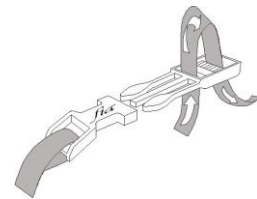

FEATURING  
**SUPER-GRIP®**  
**THE SLIP RESISTANT FASTENING SYSTEM**

INSTALLATION INSTRUCTIONS  
FOR  
**Oe3005/ SP8005/ TR4005/TRS4005**

Thank you for purchasing one of our fine quality products. Your seat cover is engineered from high quality materials and designed with precision to give you a long-lasting, well-adjusted fit.

The **Super Grip Buckles** are self-locking. For proper usage, see diagram:

**BACKREST:**

- 1) Move seat to most forward position
- 2) Slip cover over backrest – pull down firmly
- 3) Smooth tightly from top to bottom of backrest
- 4) Tuck flap through crevice and attach to Velcro at back

**NOTE: FOR SEAT WITH ARMRESTS, THE BACKREST PORTION OF THE SEAT COVER HAS VELCRO CLOSURES ON THE SIDE TO ALLOW FOR FITTING AROUND ARMRESTS.**

**CUSHION:**

- 1) Center and slip cover over seat cushion
- 2) Pass side Velcro and apply to carpet on cover
- 3) Pass front strap under seat and buckle to back strap
- 4) Pass side straps around the seat and buckle
- 5) Adjust all straps/buckles to equalize tension for a uniform fit