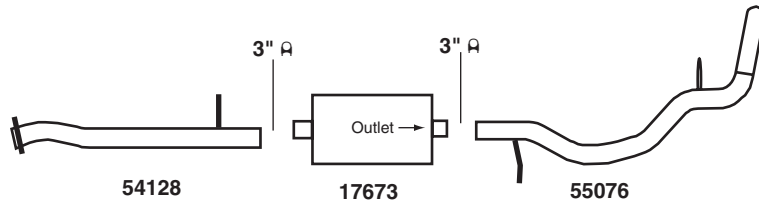

**19319**

Installing a high performance exhaust system has never been easier. These new direct fit systems have been designed to follow OEM routing and mounting points exactly. You don't have to cut or weld brackets and pipes to muffler bodies.

Now you can "bolt-on" a complete DynoMax high performance system — featuring the power boosting Super Turbo Muffler.

**DODGE DURANGO**

**KIT CONTAINS:**

- (1) 17673 MUFFLER
- (1) 52154 PIPE
- (1) 55005 PIPE
- (1) 2½" CLAMP
- (2) 3" CLAMPS

**APPLICATION DATA**

Year	Cyl.	Model & Engine
2000	8	Dodge Durango w/4.7L V8, 5.9L V8